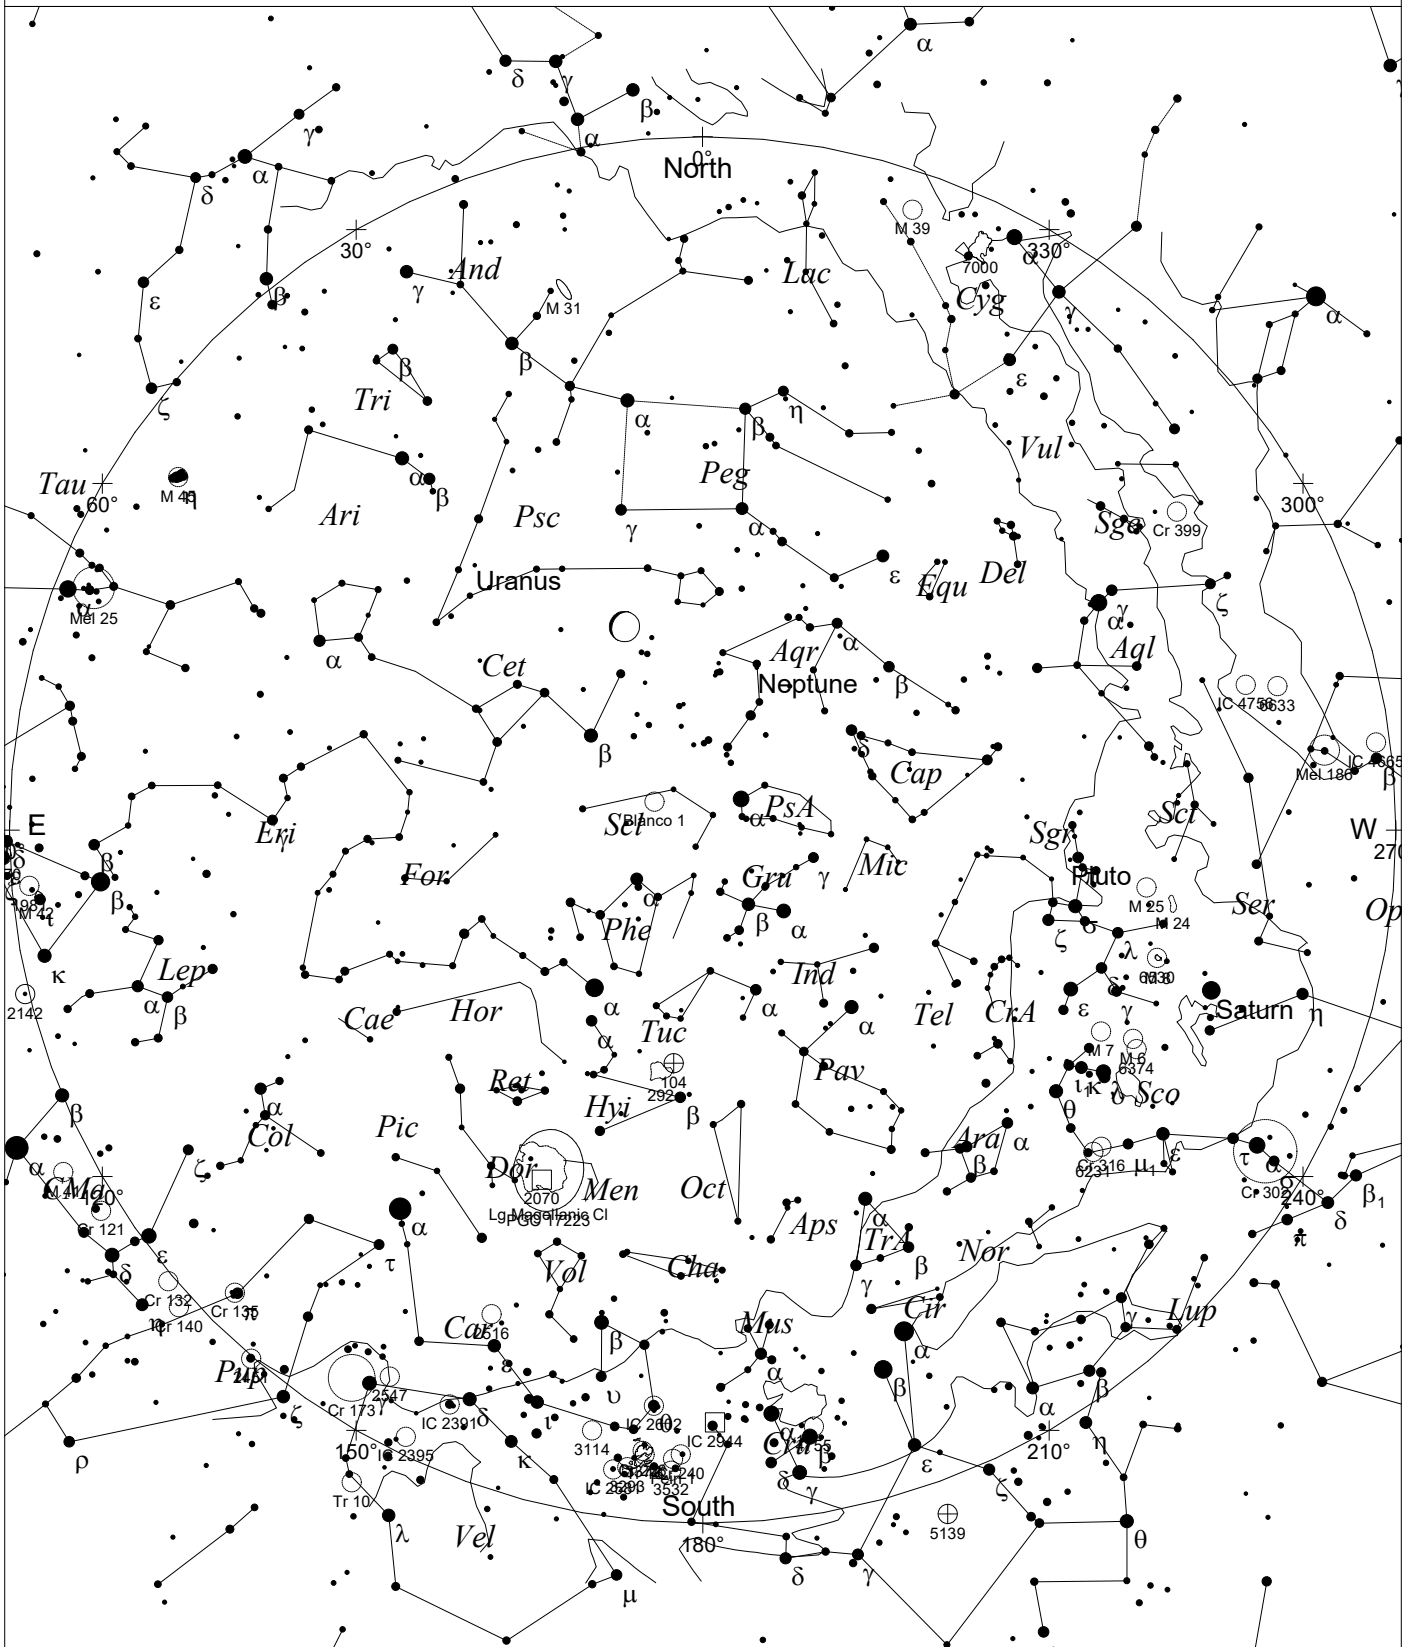

# November, Whole Sky Map

## STARS

## SYMBOLS

This map shows the sky as seen from Melbourne at:  
 10.00 pm 1 November  
 9.00 pm 15 November  
 8.00 pm 30 November  
 Time is AEDST. Similar views will be seen in other locations at the equivalent local time (see 10.00 pm

Local Time: 22:00:00 1-Nov-2017

UTC: 11:30:00 1-Nov-2017

Sidereal Time: 23:28:05

Location: 34° 55' 12" S 138° 34' 48" RA: 23h28m06s Dec: -34° 55' Field: 182.0°

Julian Day: 2458058.9792