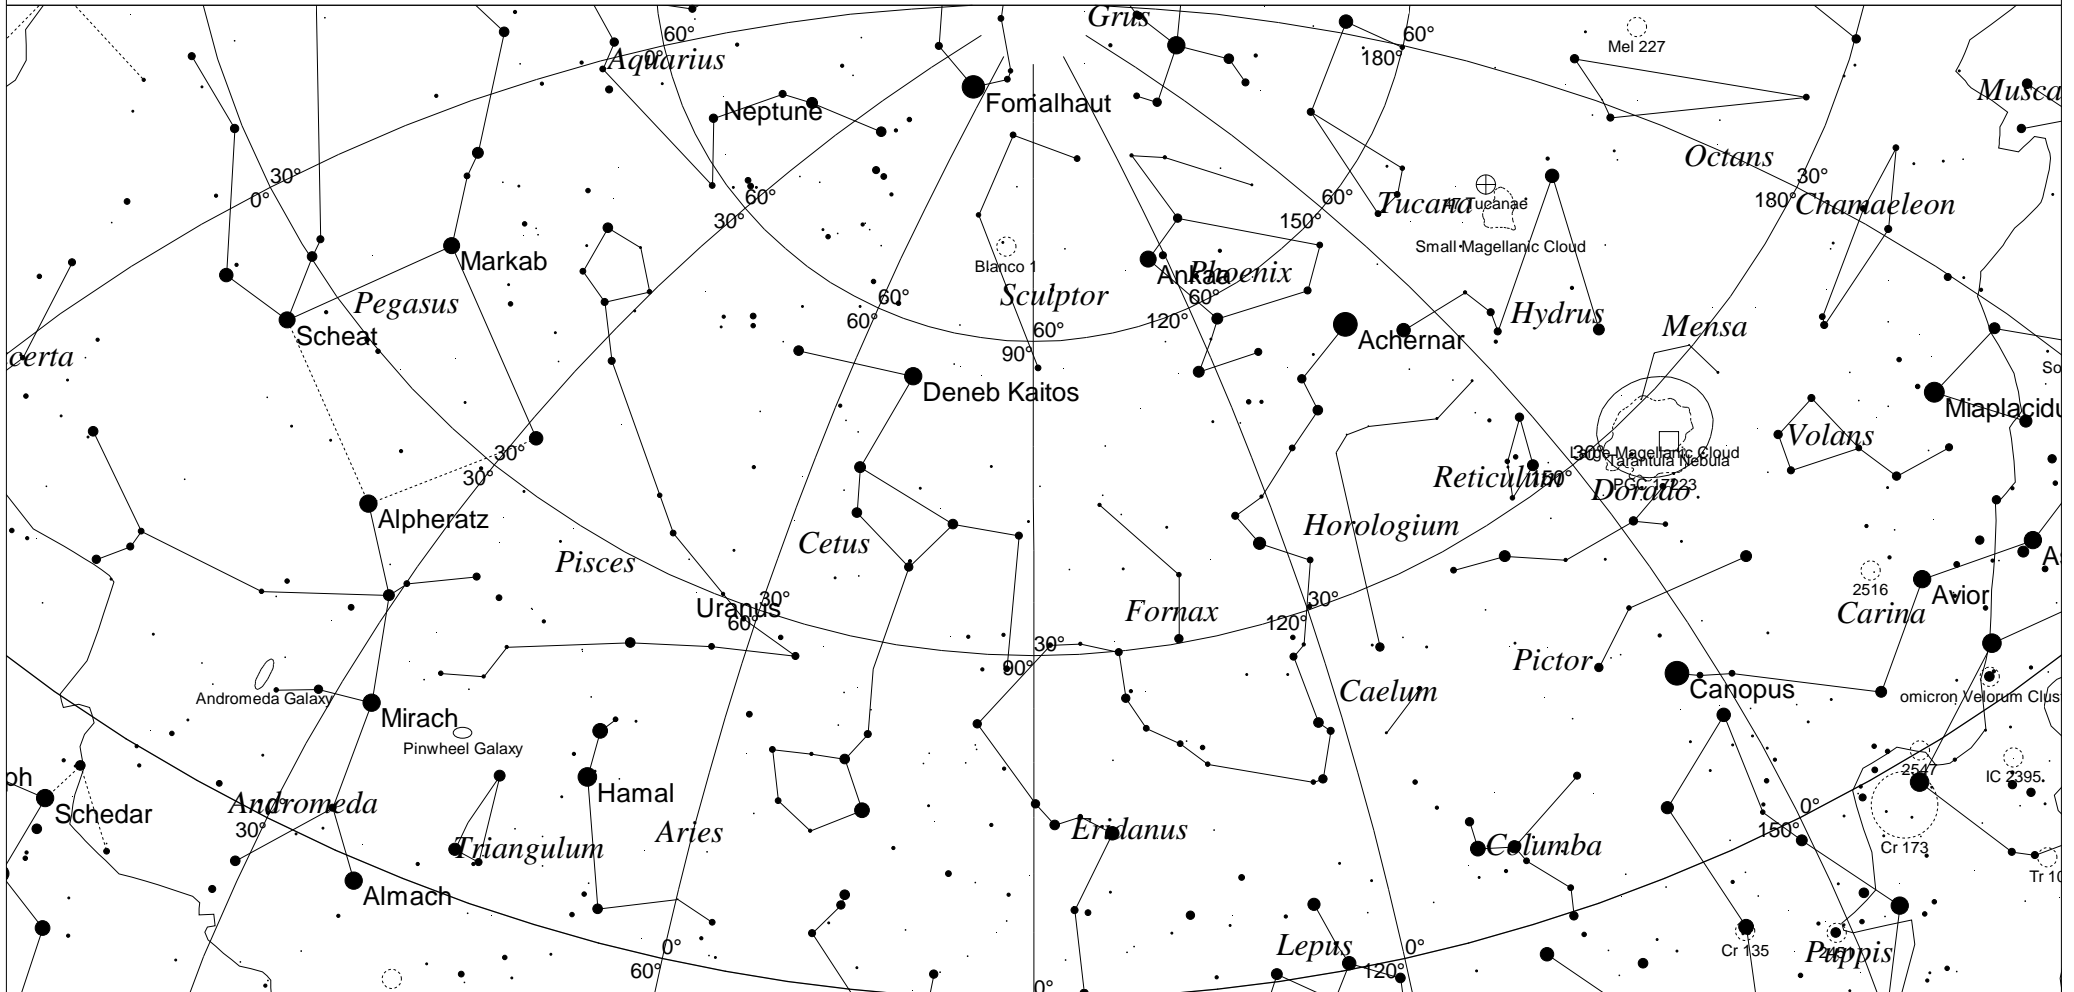

# October Sky - East

STARS		SYMBOLS		
● <1	● >5.5	● Multiple star	☐ Dark nebula	△ Radio source
● 2		○ Variable star	⊕ Globular cluster	× X-ray source
● 3		☄ Comet	☉ Open cluster	○ Other object
● 4		☉ Galaxy	♁ Planetary nebula	
● 5		☐ Bright nebula	☉ Quasar	

This map shows the Eastern sky as seen from Melbourne at:  
 10.00 pm 1 October  
 9.00 pm 15 October  
 8.00 pm 30 October  
 Time is AEST. Similar views will be seen in other locations at the equivalent local time (eg 10.00 pm ACST Adelaide)

Local Time: 22:00:00 1-Oct-2016  
 Location: 34° 55' 12" S 138° 34' 48" E  
 UTC: 12:30:00 1-Oct-2016  
 RA: 1h49m40s Dec: -23° 52' Field: 90.0°  
 Sidereal Time: 22:27:00  
 Julian Day: 2457663.0208