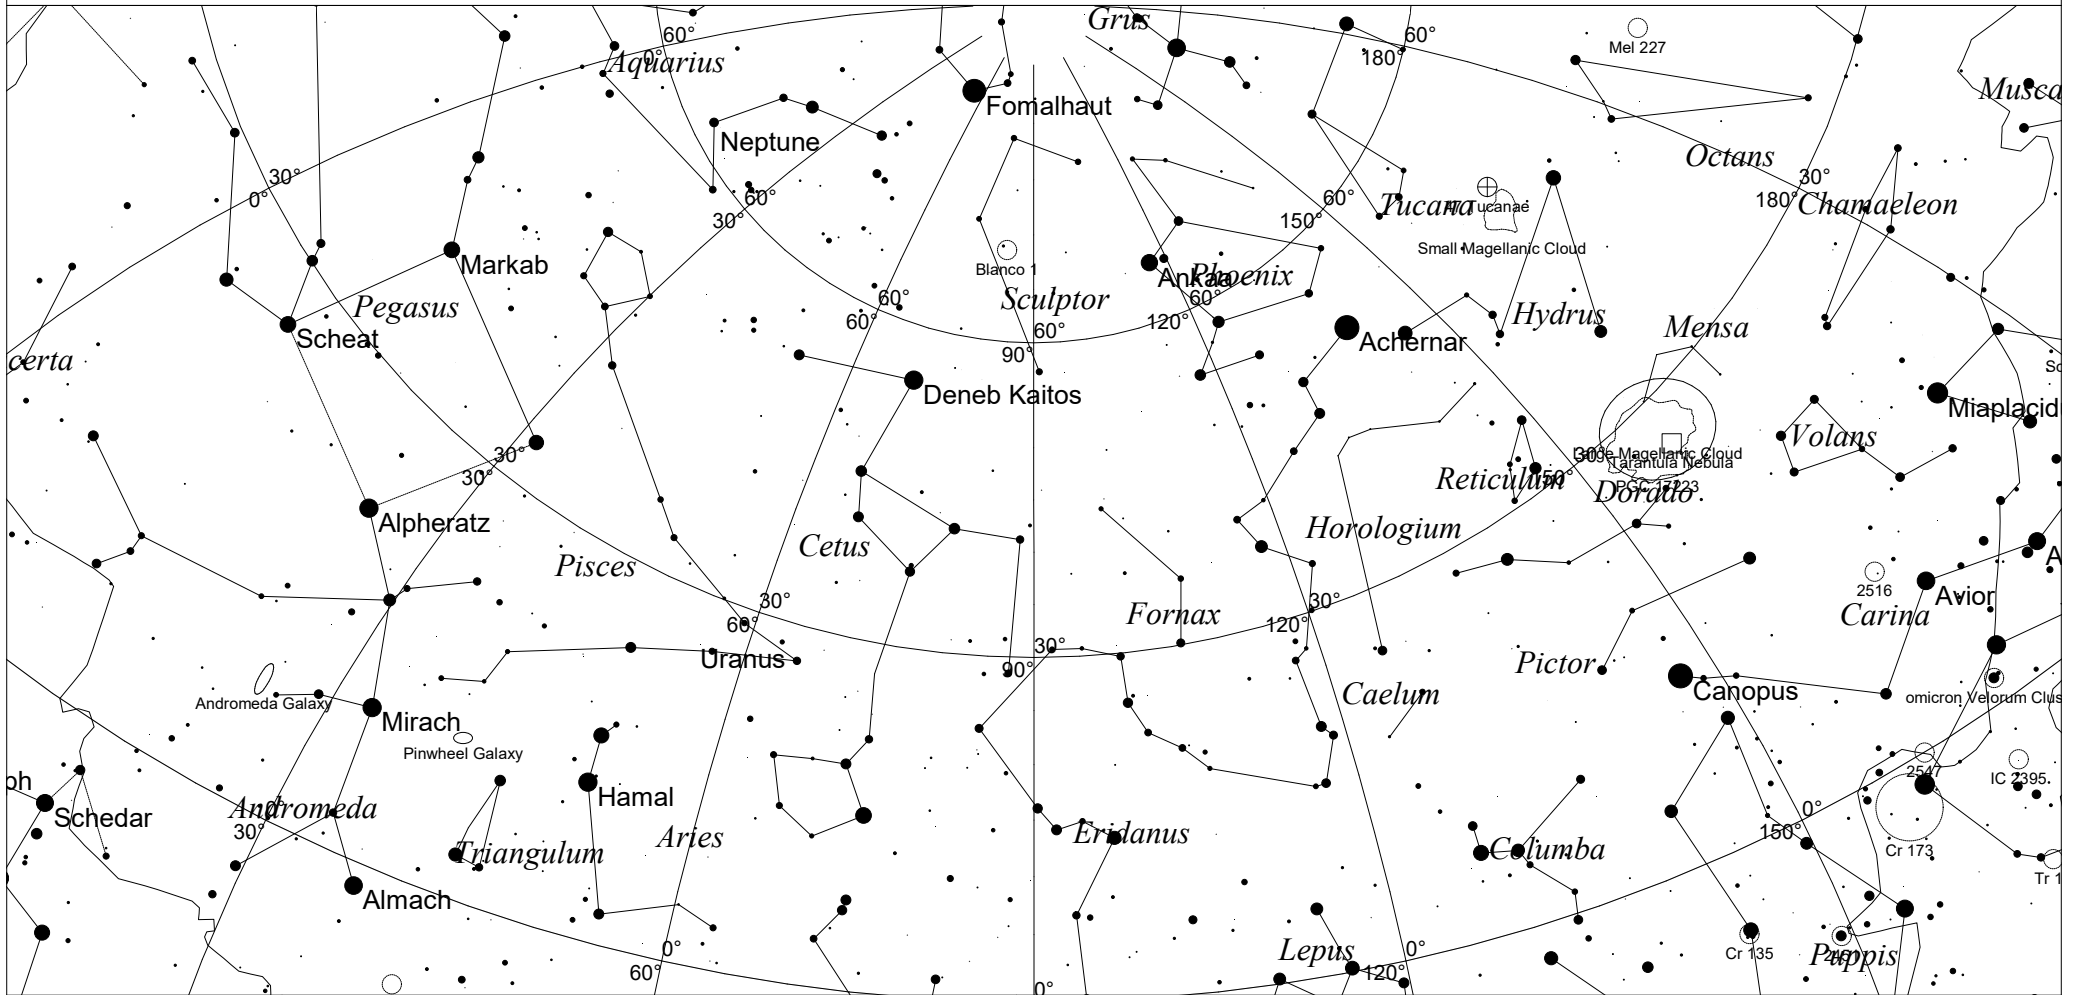

October Sky - East

STARS		SYMBOLS			
● <1	● >5.5	● Multiple star	◻ Dark nebula	△ Radio source	○ Other object
● 2		○ Variable star	⊕ Globular cluster	× X-ray source	
● 3		☄ Comet	○ Open cluster		
● 4		☉ Galaxy	⊕ Planetary nebula		
● 5		◻ Bright nebula	⊗ Quasar		

This map shows the Eastern sky as seen from Melbourne at:
 10.00 pm 1 October
 9.00 pm 15 October
 8.00 pm 30 October
 Time is AEST. Similar views will be seen in other locations at the equivalent local time (eg 10.00 pm ACST Adelaide)