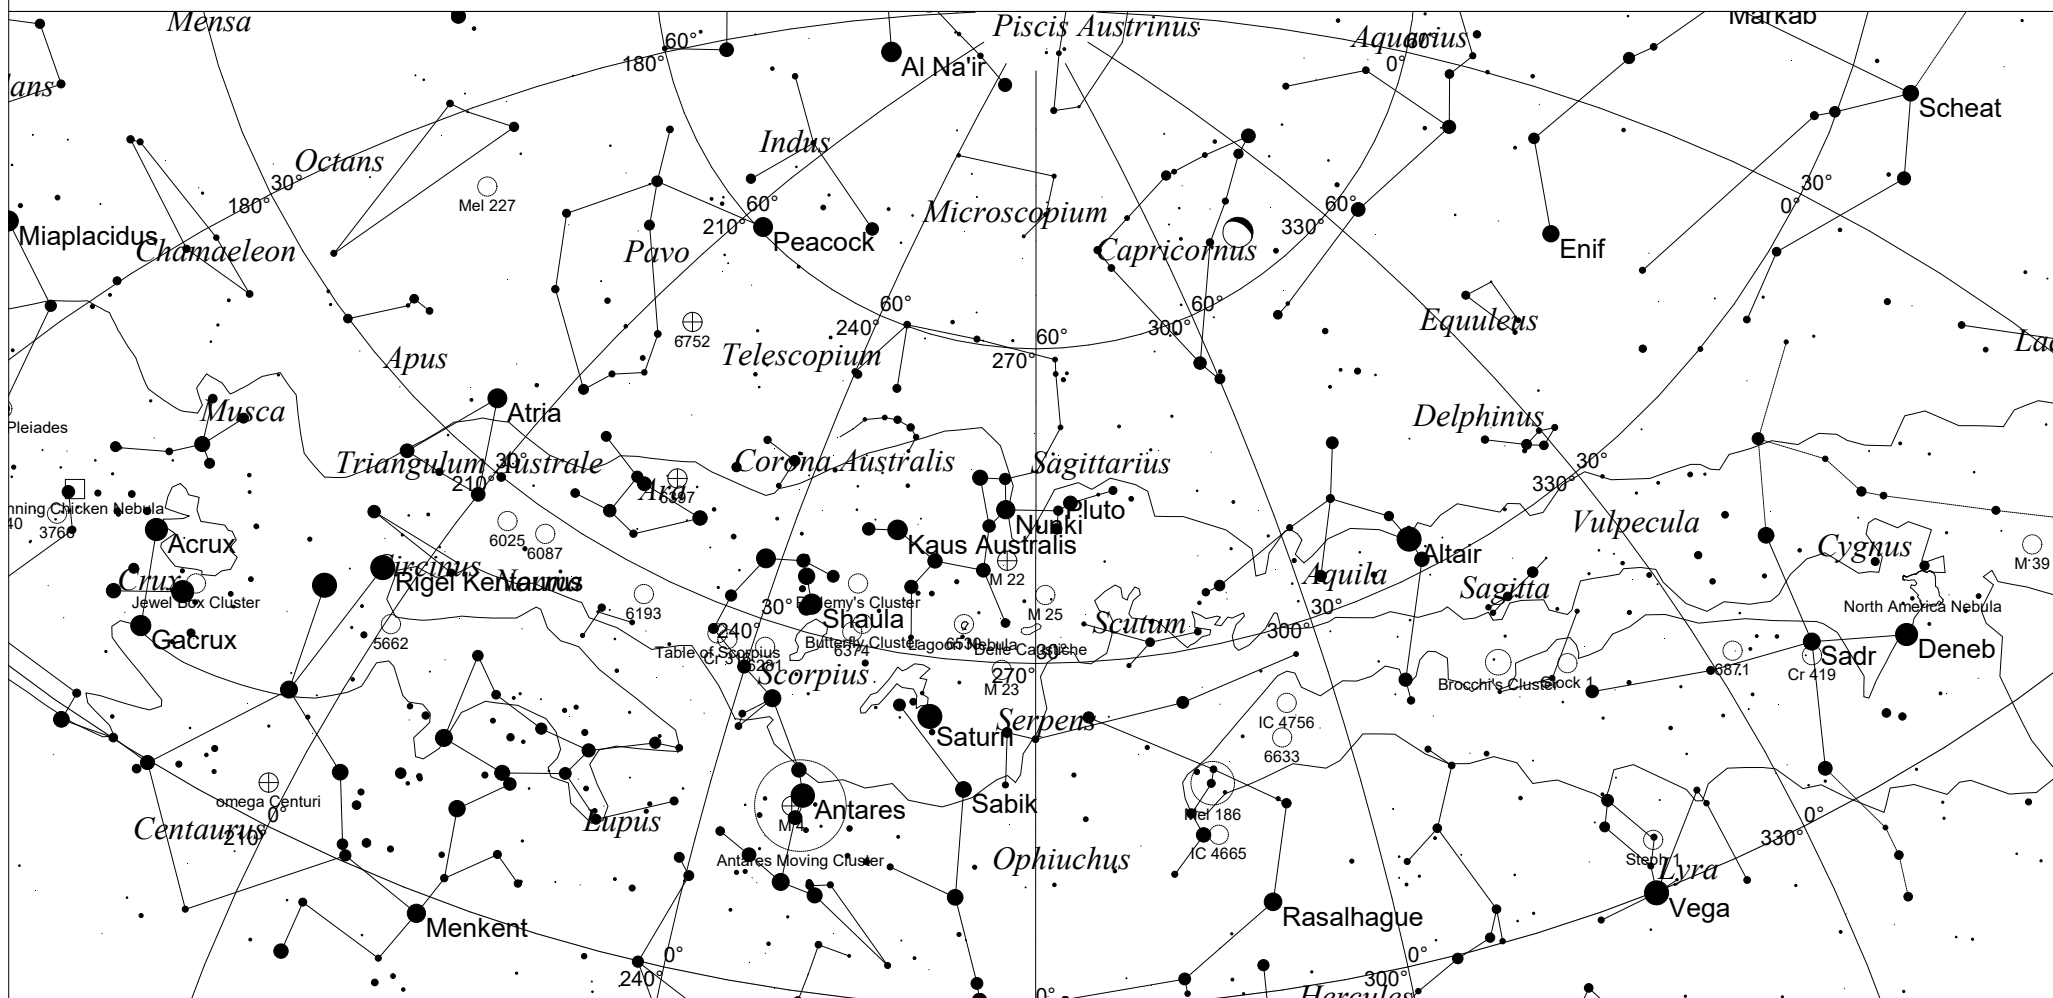

October Sky - West

STARS		SYMBOLS		
● <1	● >5.5	● Multiple star	□ Dark nebula	△ Radio source
● 2		○ Variable star	⊕ Globular cluster	× X-ray source
● 3		☄ Comet	○ Open cluster	○ Other object
● 4		☄ Galaxy	⊙ Planetary nebula	
● 5		□ Bright nebula	⊞ Quasar	

This map shows the Western sky as seen from Melbourne at:
 10.00 pm 1 October
 9.00 pm 15 October
 8.00 pm 30 October
 Time is AEST. Similar views will be seen in other locations at the equivalent local time (eg 10.00 pm ACST Adelaide)

Local Time: 22:00:00 1-Oct-2017
 Location: 34° 55' 12" S 138° 34' 48" E

UTC: 12:30:00 1-Oct-2017
 RA: 19h03m23s Dec: -23° 52' Field: 90.0°

Sidereal Time: 22:26:02
 Julian Day: 2458028.0208