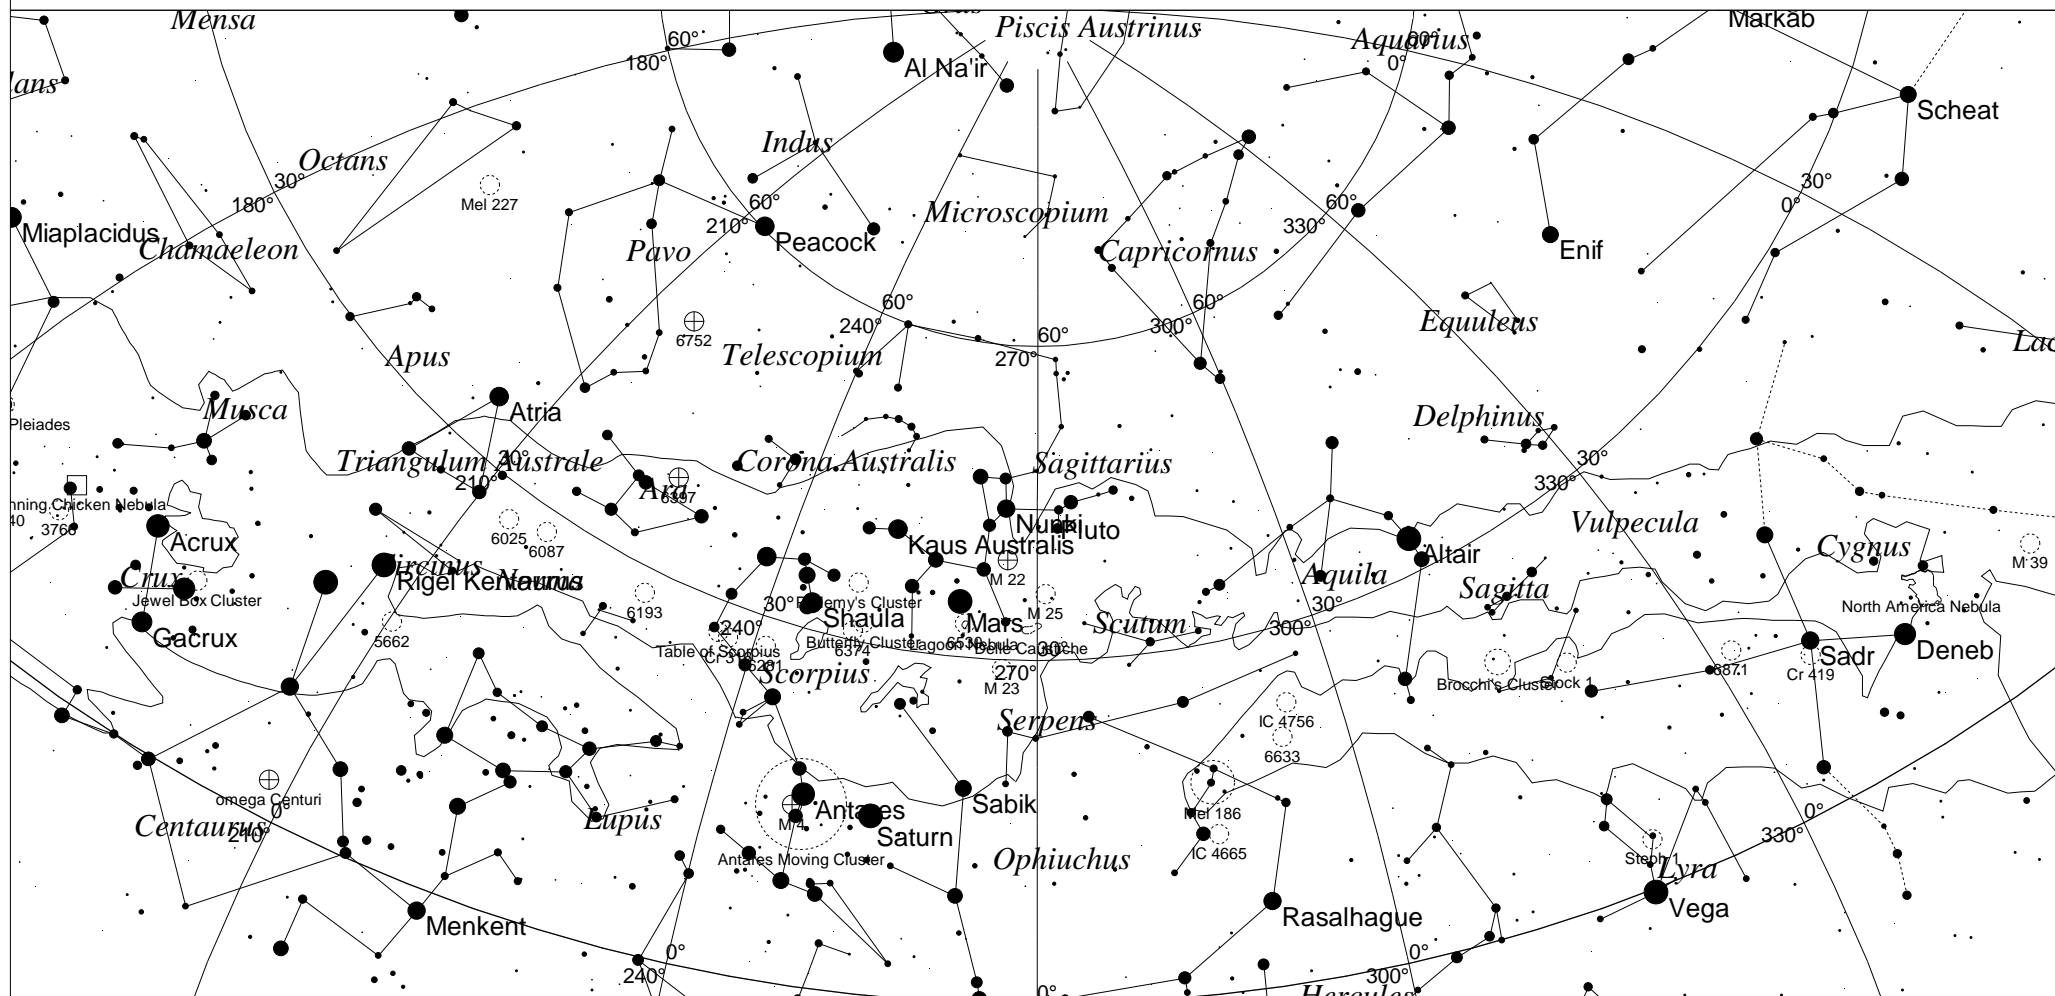

October Sky - West

STARS		SYMBOLS		
● <math><1</math>	>5.5	● Multiple star	☐ Dark nebula	△ Radio source
● 2		○ Variable star	⊕ Globular cluster	× X-ray source
● 3		☄ Comet	☉ Open cluster	○ Other object
● 4		☐ Galaxy	♁ Planetary nebula	
● 5		☐ Bright nebula	☉ Quasar	

This map shows the Western sky as seen from Melbourne at:
 10.00 pm 1 October
 9.00 pm 15 October
 8.00 pm 30 October
 Time is AEST. Similar views will be seen in other locations at the equivalent local time (eg 10.00 pm ACST Adelaide)