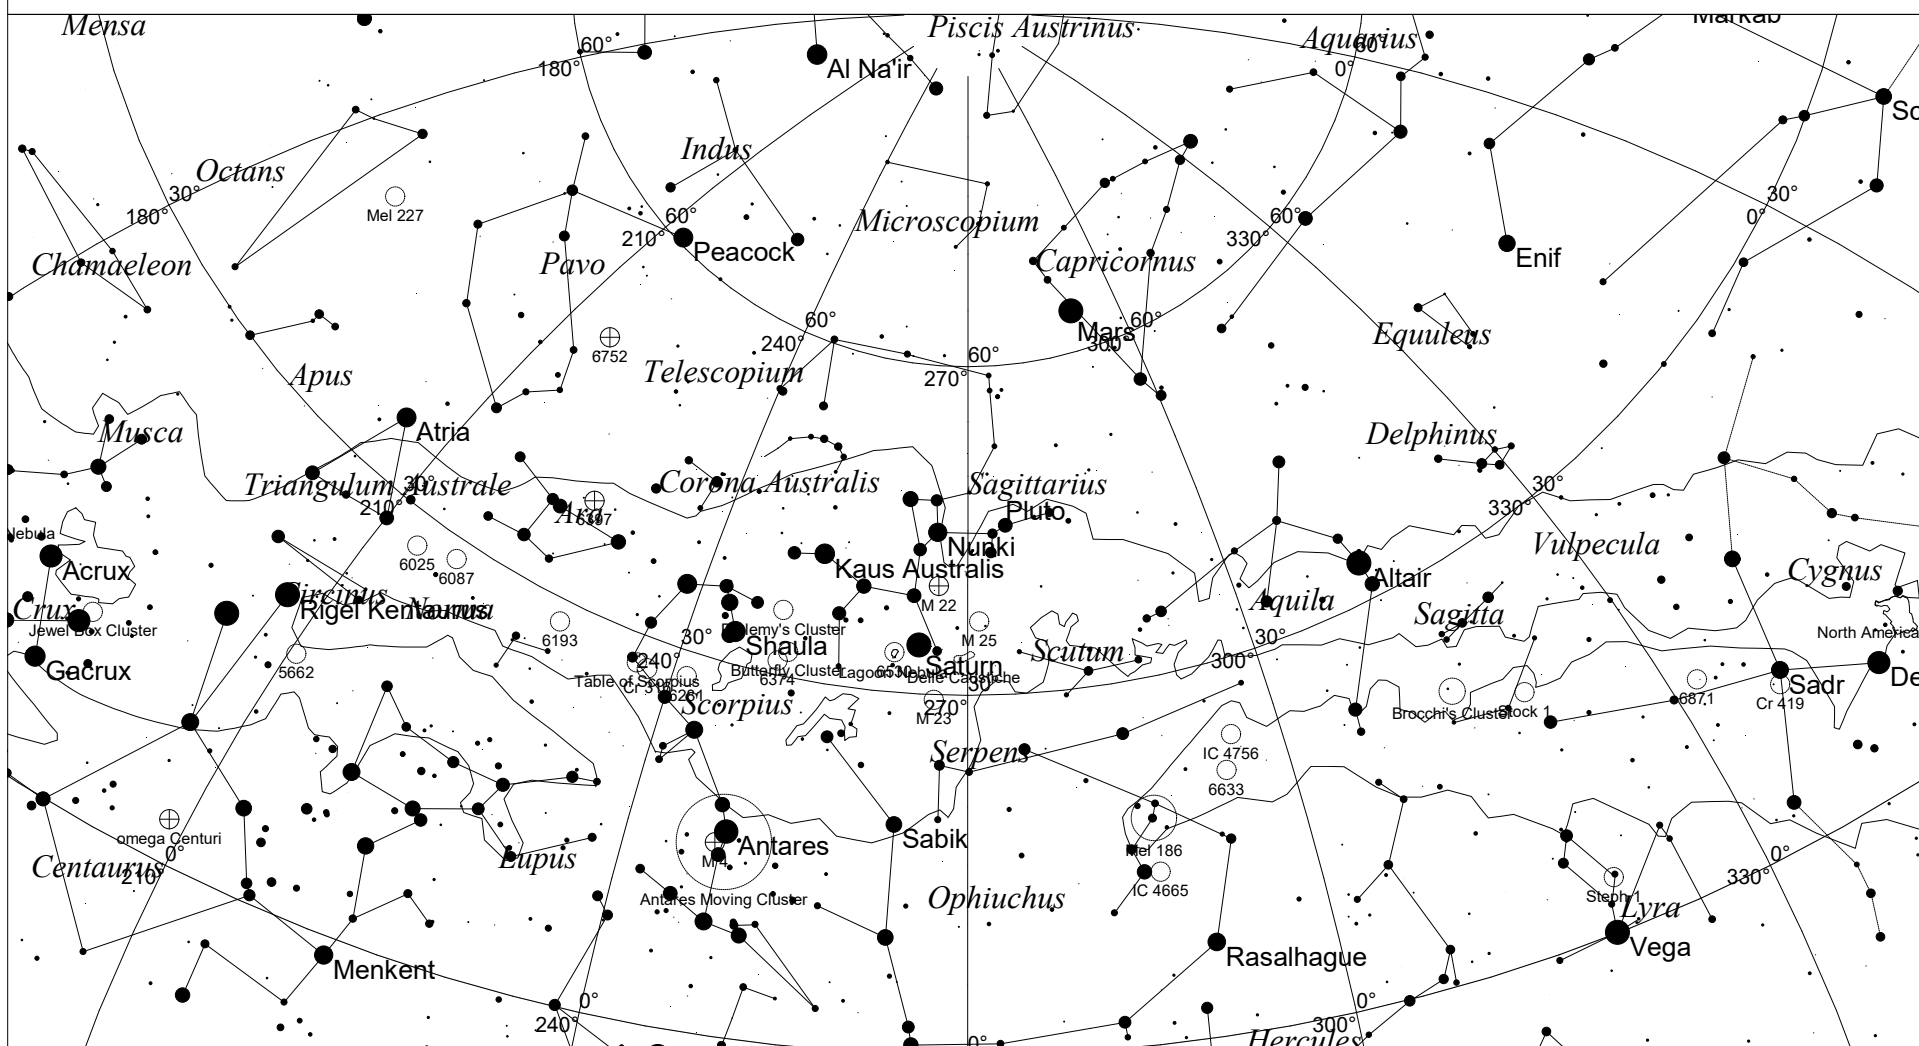

October Sky - West

STARS		SYMBOLS			
● <1	● >5.5	● Multiple star	◻ Dark nebula	△ Radio source	
● 2		○ Variable star	⊕ Globular cluster	× X-ray source	
● 3		☄ Comet	⊙ Open cluster	○ Other object	
● 4		☉ Galaxy	⊕ Planetary nebula		
● 5		◻ Bright nebula	⊕ Quasar		

This map shows the Western sky as seen from Melbourne at:
 10.00 pm 1 October
 9.00 pm 15 October
 8.00 pm 30 October
 Time is AEST. Similar views will be seen in other locations at the equivalent local time (eg 10.00 pm ACST Adelaide)