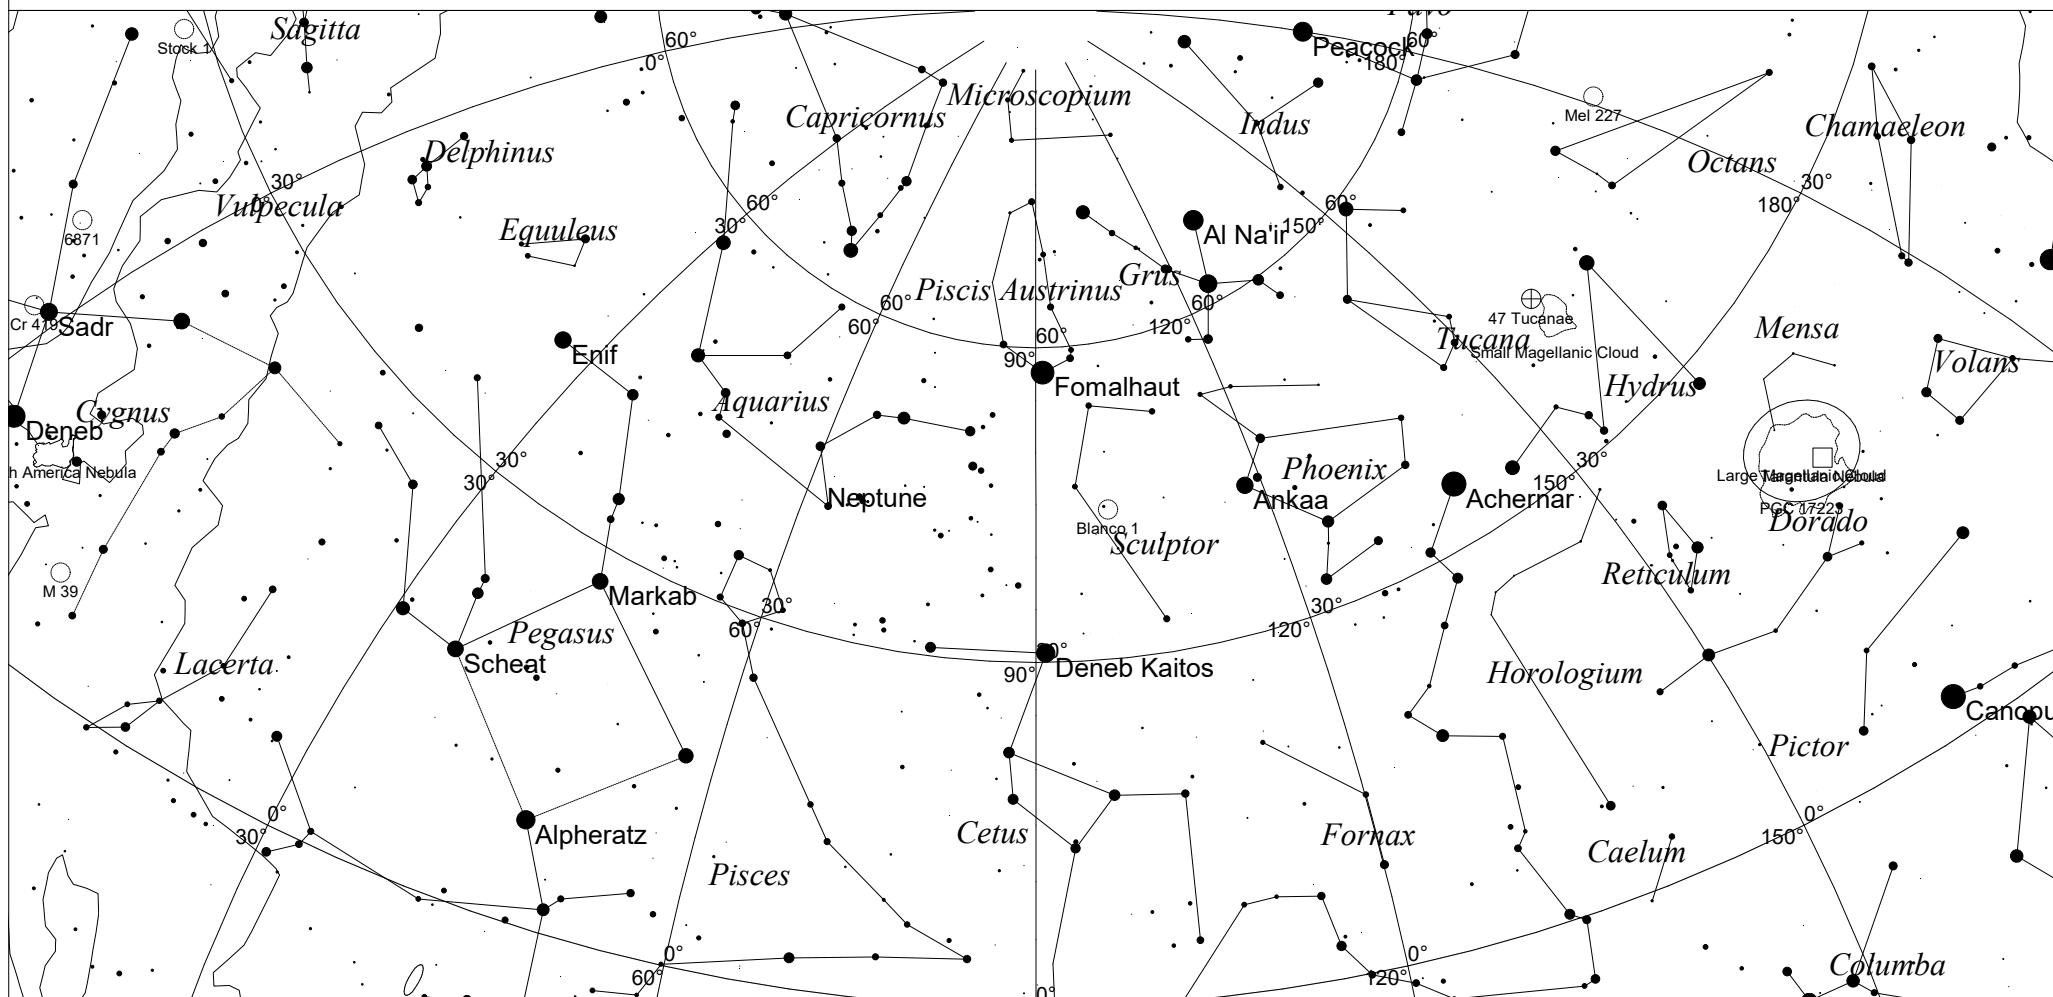

# September Sky - East

## SYMBOLS

- Multiple star
- Variable star
- ☄ Comet
- Galaxy
- Bright nebula
- Dark nebula
- ⊕ Globular cluster
- Open cluster
- ⊕ Planetary nebula
- ⊗ Quasar
- △ Radio source
- × X-ray source
- Other object

This map shows the Eastern sky as seen from Melbourne at:

10.00 pm 1 September

9.00 pm 15 September

8.00 pm 30 September

Time is AEST. Similar views will be seen in other locations at the equivalent local time (eg 10.00 pm ACST Adelaide)

Local Time: 22:00:00 1-Sep-2018  
Location: 34° 55' 12" S 138° 34' 48" E

UTC: 12:30:00 1-Sep-2018  
RA: 23h49m28s Dec: -23° 52' Field: 90.0°

Sidereal Time: 20:26:48  
Julian Day: 2458363.0208