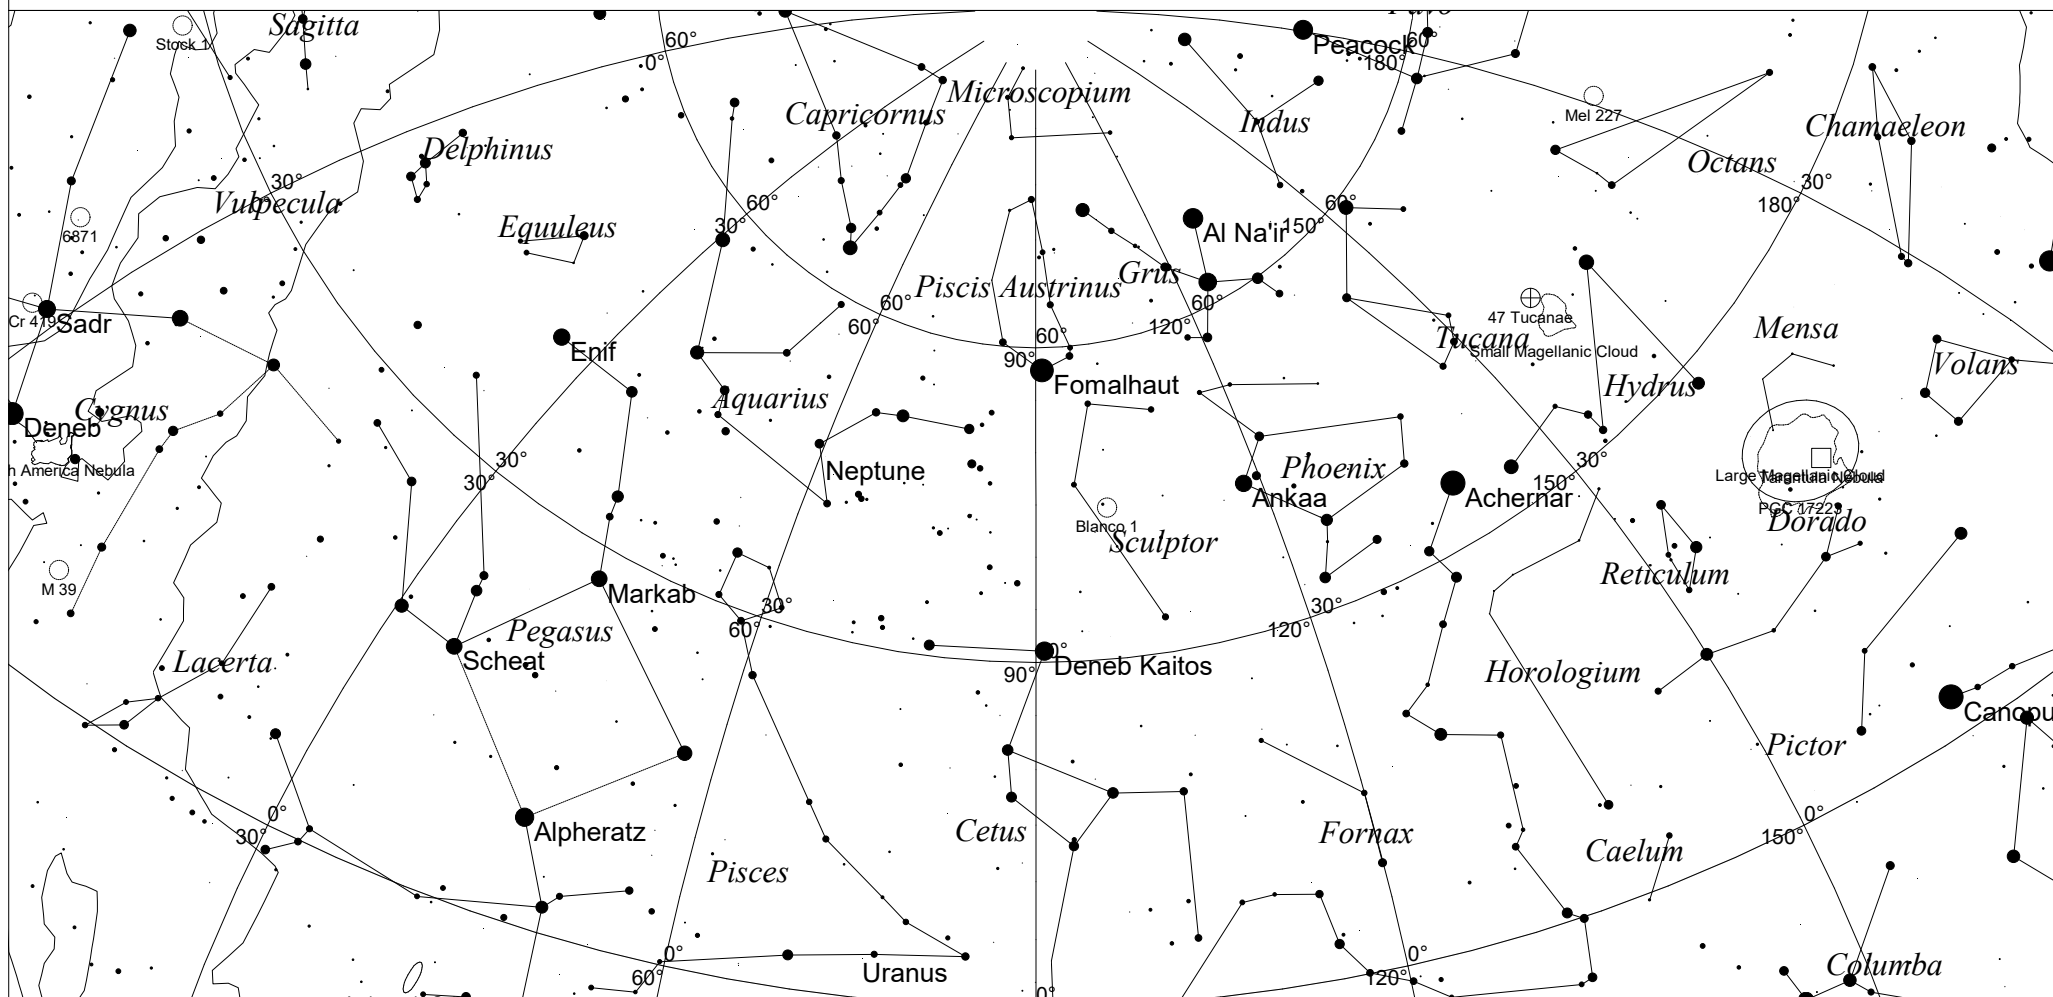

September Sky - East

STARS

- <1
- 2
- 3
- 4
- 5
- >5.5

SYMBOLS

- Multiple star
- Variable star
- ☄ Comet
- ☉ Galaxy
- Bright nebula
- Dark nebula
- ⊕ Globular cluster
- Open cluster
- ⊕ Planetary nebula
- ⊗ Quasar
- △ Radio source
- × X-ray source
- Other object

This map shows the Eastern sky as seen from Melbourne at:

10.00 pm 1 September

9.00 pm 15 September

8.00 pm 30 September

Time is AEST. Similar views will be seen in other locations at the equivalent local time (eg 10.00 pm ACST Adelaide)

Local Time: 22:00:00 1-Sep-2017
Location: 34° 55' 12" S 138° 34' 48" E

UTC: 12:30:00 1-Sep-2017
RA: 23h50m26s Dec: -23° 52' Field: 90.0°

Sidereal Time: 20:27:45
Julian Day: 2457998.0208