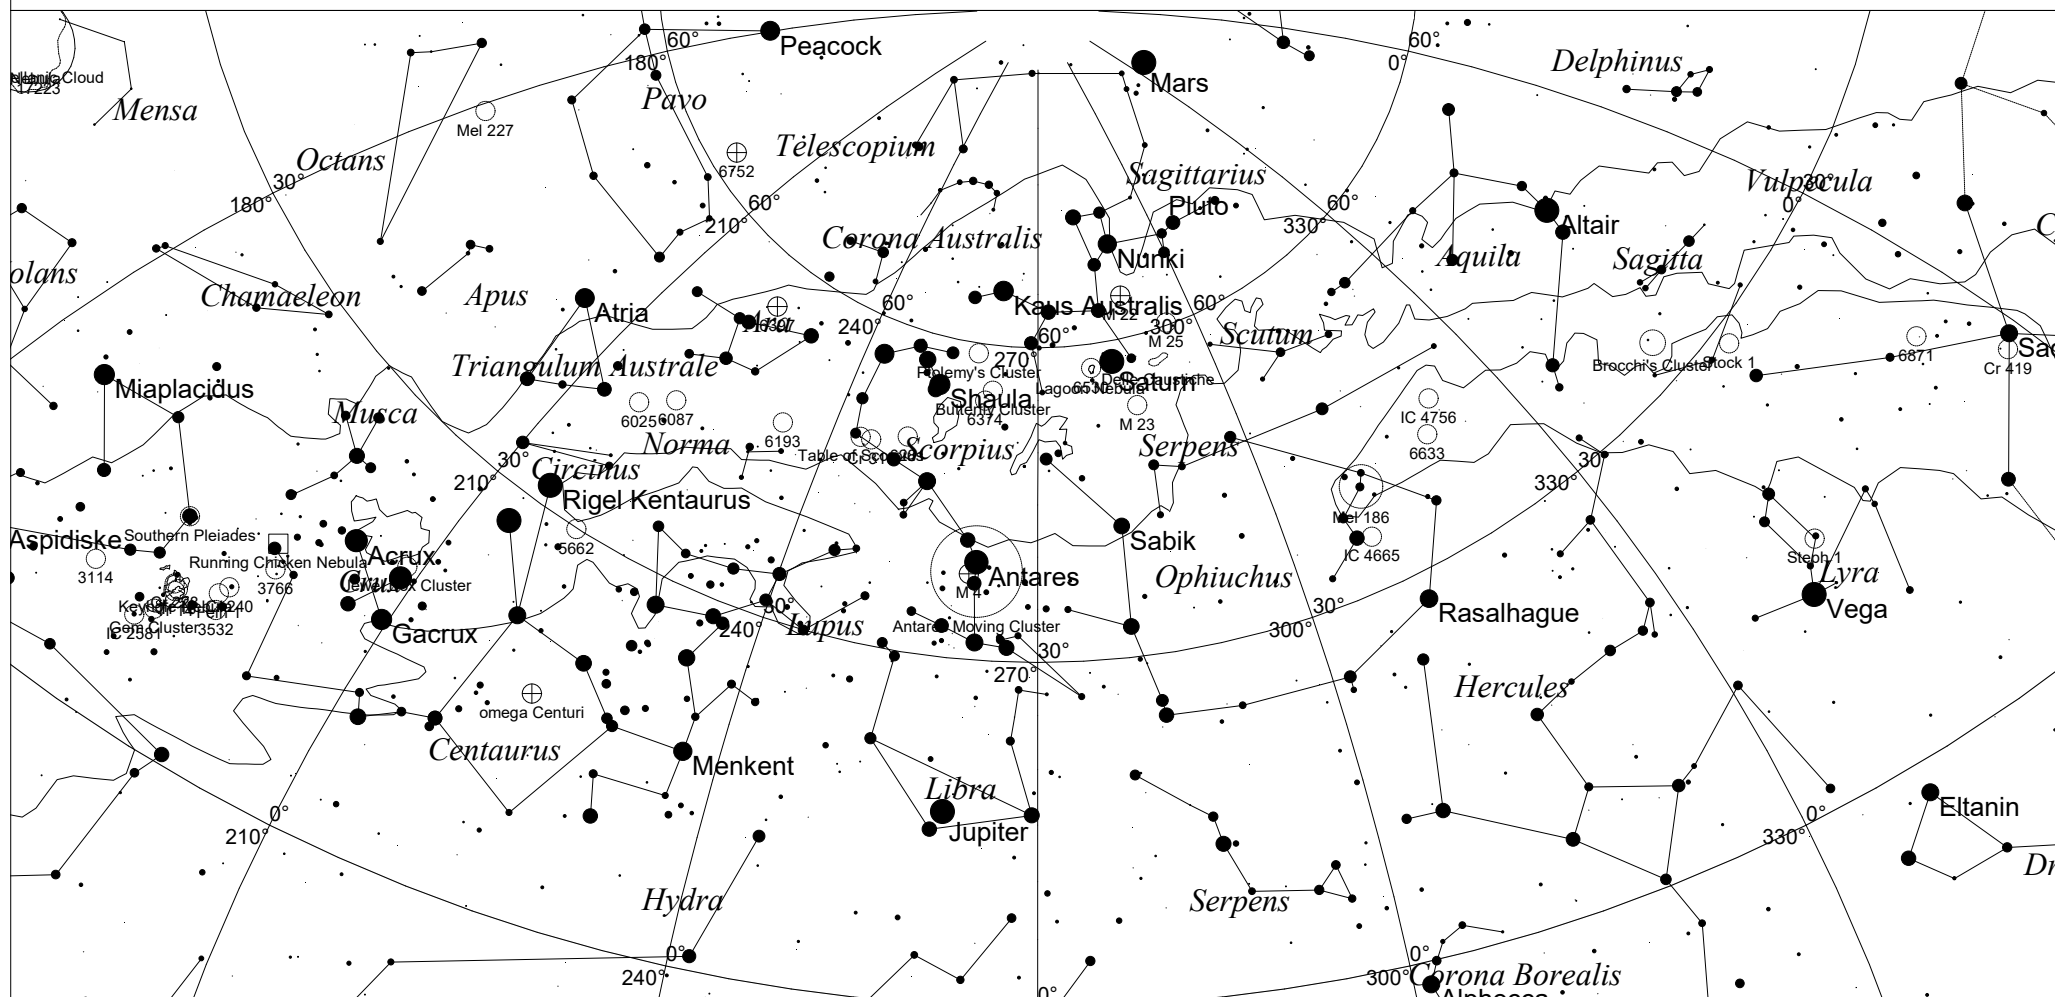

September Sky - West

STARS		SYMBOLS		
● <1	● >5.5	● Multiple star	◻ Dark nebula	△ Radio source
● 2	○ Variable star	⊕ Globular cluster	× X-ray source	○ Other object
● 3	☄ Comet	○ Open cluster		
● 4	☄ Galaxy	⊙ Planetary nebula		
● 5	◻ Bright nebula	⊙ Quasar		

This map shows the Western sky as seen from Melbourne at:
 10.00 pm 1 September
 9.00 pm 15 September
 8.00 pm 30 September
 Time is AEST. Similar views will be seen in other locations at the equivalent local time (eg 10.00 pm ACST Adelaide)

Local Time: 22:00:00 1-Sep-2018 UTC: 12:30:00 1-Sep-2018 Sidereal Time: 20:26:48
 Location: 34° 55' 12" S 138° 34' 48" E RA: 17h04m08s Dec: -23° 52' Field: 90.0° Julian Day: 2458363.0208