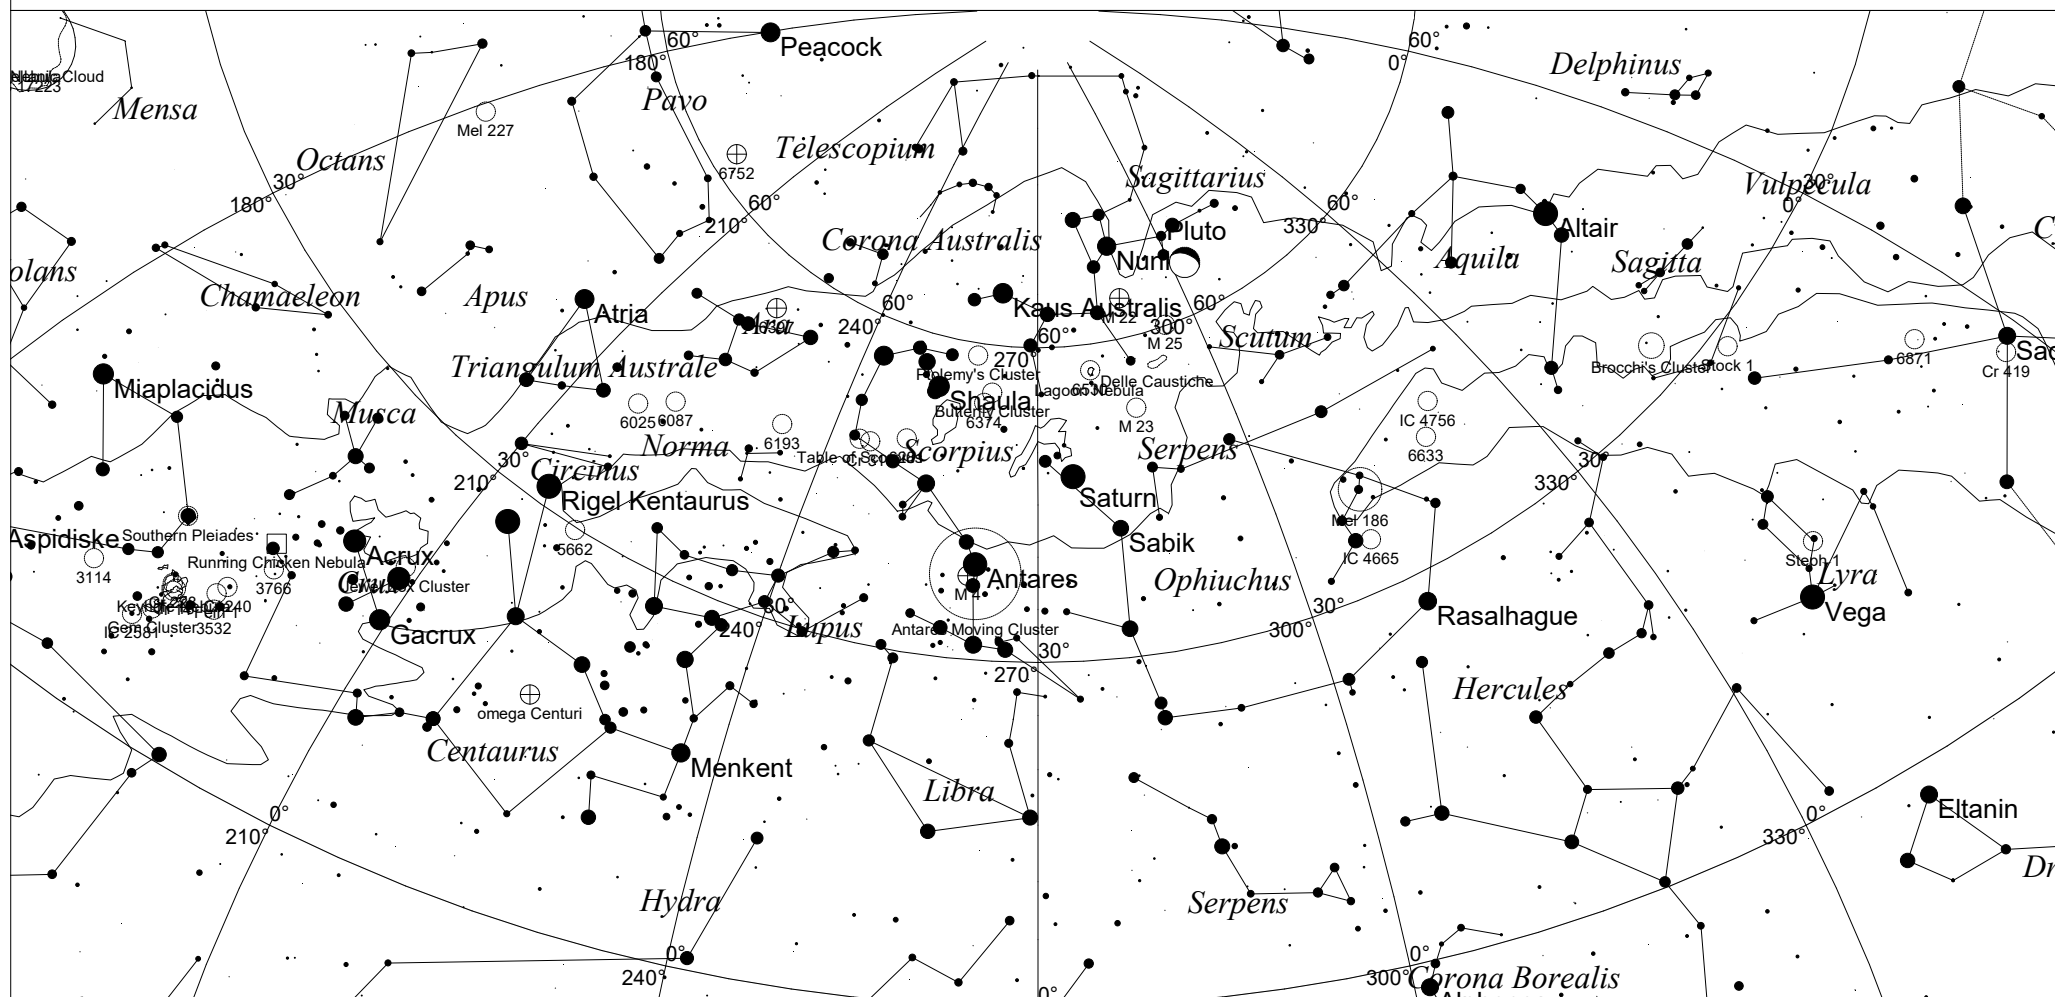

September Sky - West

STARS		SYMBOLS		
● <1	● >5.5	● Multiple star	□ Dark nebula	△ Radio source
● 2	○ Variable star	⊕ Globular cluster	× X-ray source	○ Other object
● 3	☄ Comet	○ Open cluster		
● 4	☄ Galaxy	⊙ Planetary nebula		
● 5	□ Bright nebula	⊖ Quasar		

This map shows the Western sky as seen from Melbourne at:
 10.00 pm 1 September
 9.00 pm 15 September
 8.00 pm 30 September
 Time is AEST. Similar views will be seen in other locations at the equivalent local time (eg 10.00 pm ACST Adelaide)

Local Time: 22:00:00 1-Sep-2017 UTC: 12:30:00 1-Sep-2017 Sidereal Time: 20:27:45
 Location: 34° 55' 12" S 138° 34' 48" E RA: 17h05m06s Dec: -23° 52' Field: 90.0° Julian Day: 2457998.0208