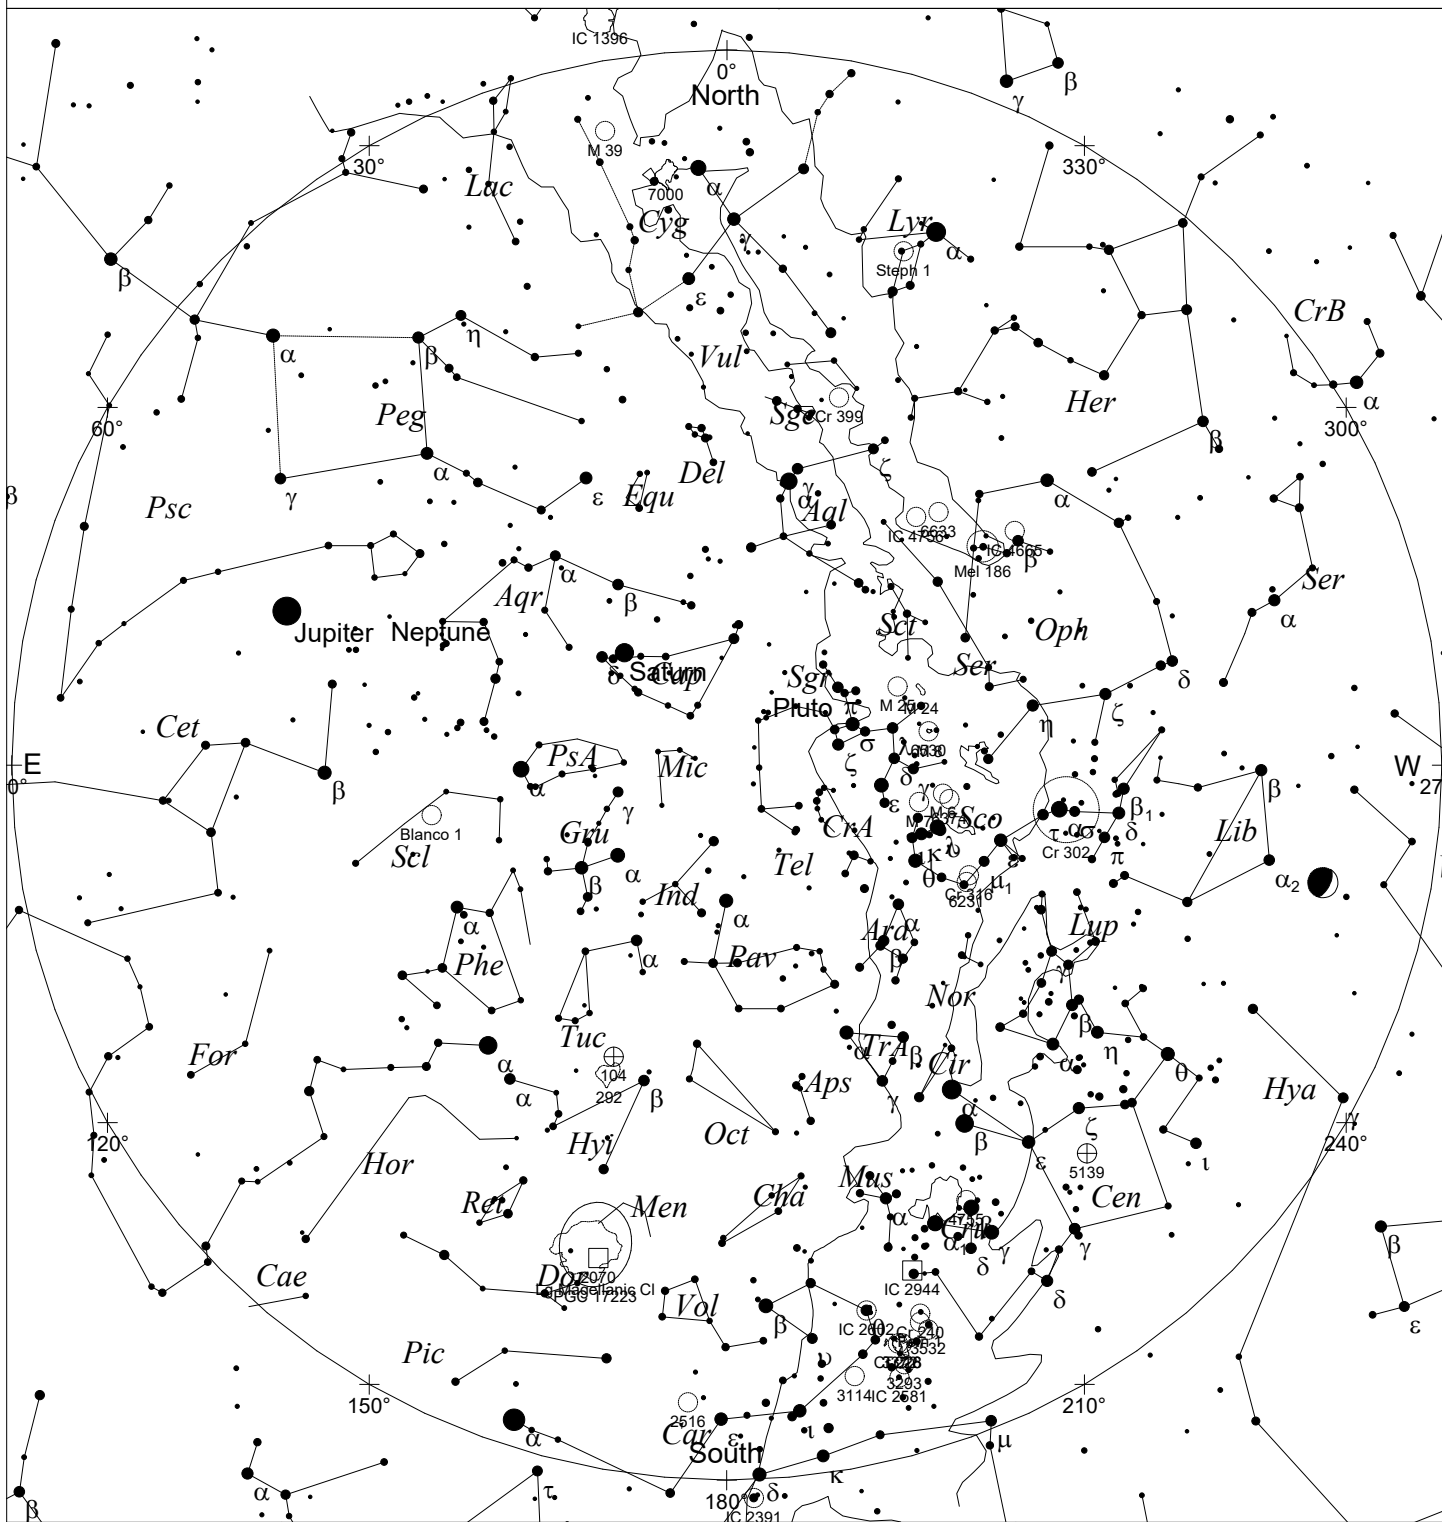

# September, Whole Sky Map

| STARS |      | SYMBOLS         |                    |                |
|-------|------|-----------------|--------------------|----------------|
| ● <-4 | ● 1  | ● Multiple star | ◻ Dark nebula      | △ Radio source |
| ● -3  | ● 2  | ○ Variable star | ⊙ Globular cluster | × X-ray source |
| ● -2  | ● 3  | ☄ Comet         | ⊕ Open cluster     | ○ Other object |
| ● -1  | ● 4  | ☄ Galaxy        | ⊕ Planetary nebula |                |
| ● 0   | ● >5 | ◻ Bright nebula | ⊕ Quasar           |                |

This map shows the sky as seen from Melbourne at:  
 10.00 pm 1 September  
 9.00 pm 15 September  
 8.00 pm 30 September  
 Time is AEST. Similar views will be seen in other locations at the equivalent local time (eg 10.00 pm ACST Adelaide)

Local Time: 22:00:00 1-Sep-2022

UTC: 12:30:00 1-Sep-2022

Sidereal Time: 20:26:55

Location: 34° 55' 12" S 138° 34' 48" ERA: 20h26m56s Dec: -34° 55' Field: 182.0°

Julian Day: 2459824.0208