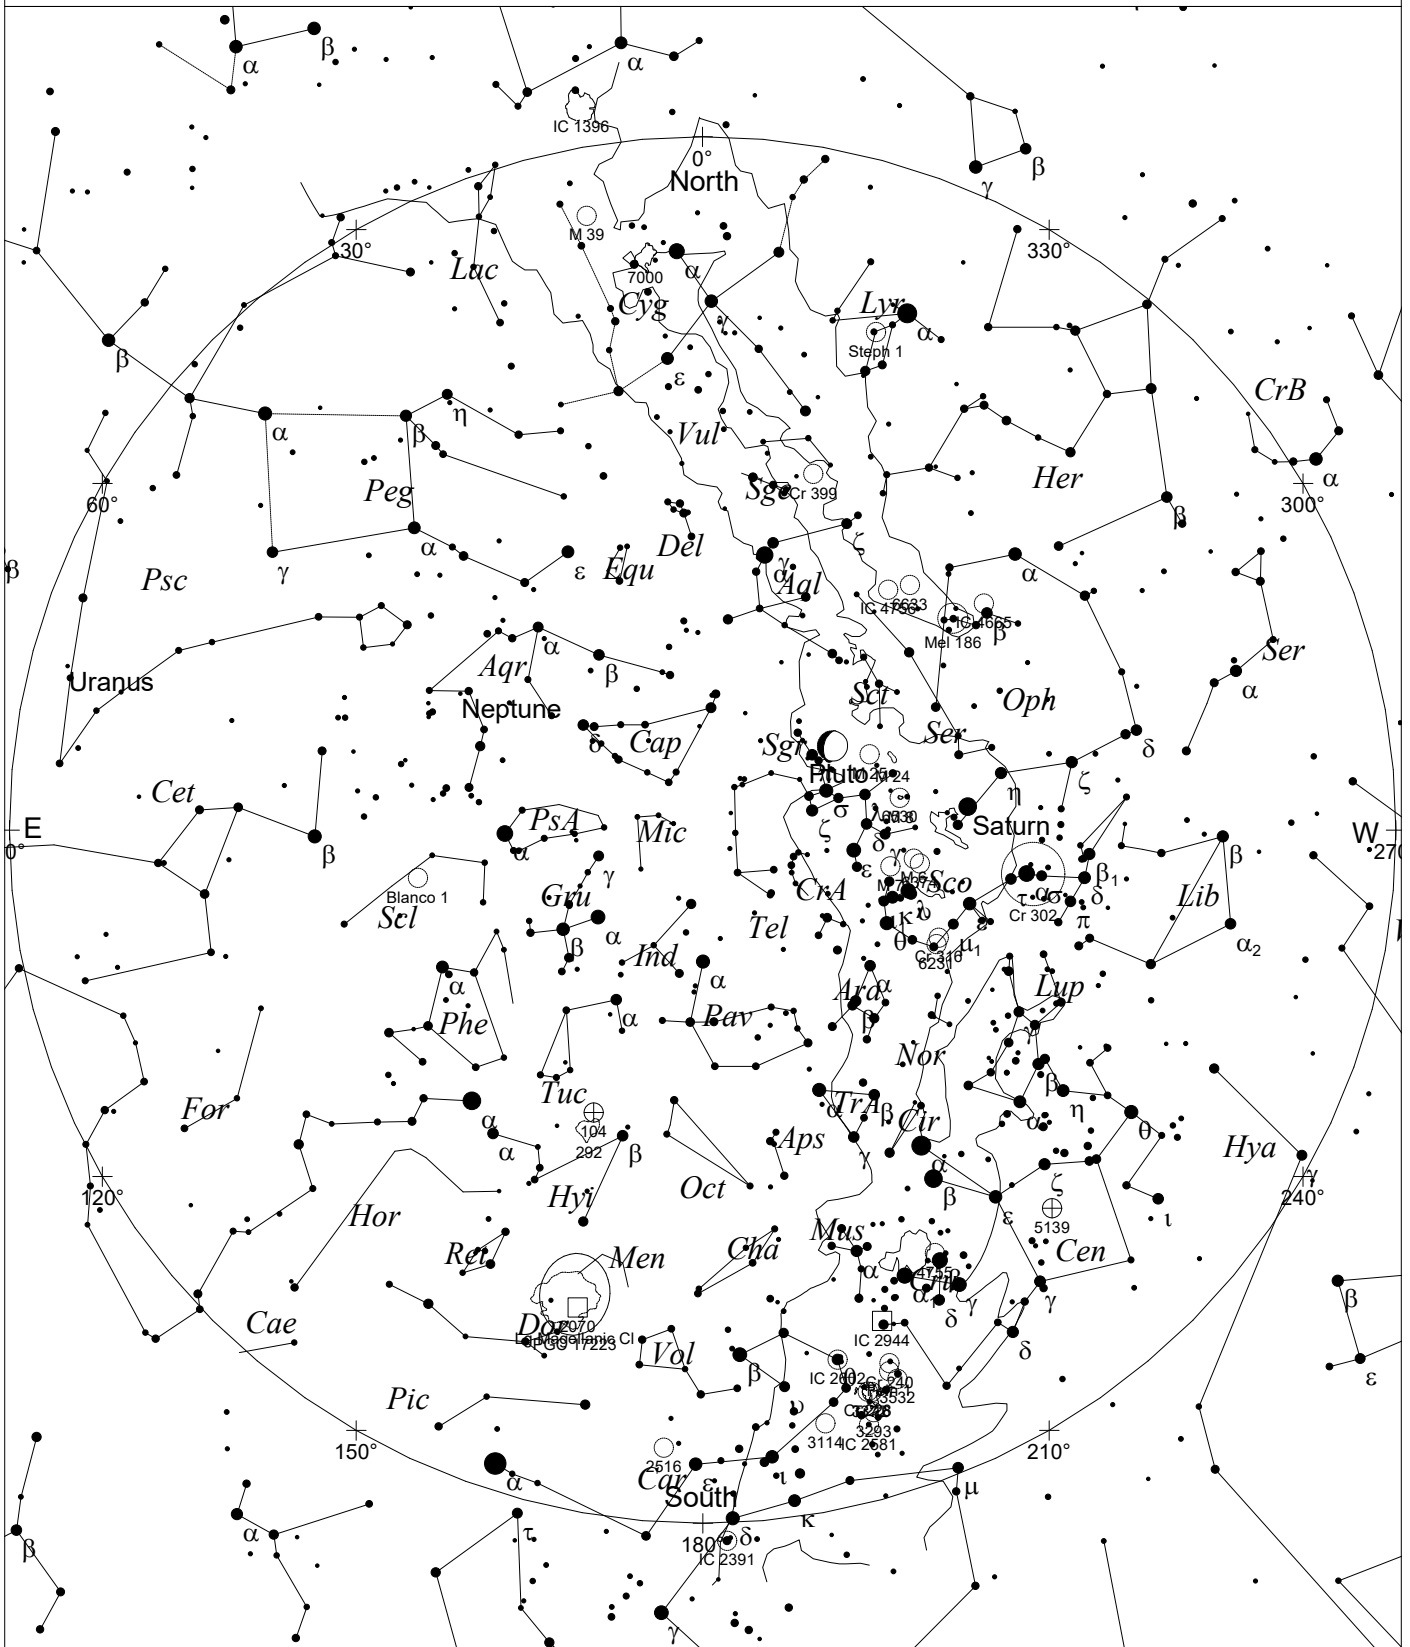

September, Whole Sky Map

STARS		SYMBOLS			
● <-4	● 1	● Multiple star	◻ Dark nebula	△ Radio source	
● -3	● 2	○ Variable star	⊕ Globular cluster	× X-ray source	
● -2	● 3	☄ Comet	○ Open cluster	○ Other object	
● -1	● 4	☉ Galaxy	○ Planetary nebula		
● 0	● >5	◻ Bright nebula	⊗ Quasar		

This map shows the sky as seen from Melbourne at:
 10.00 pm 1 September
 9.00 pm 15 September
 8.00 pm 30 September
 Time is AEST. Similar views will be seen in other locations at the equivalent local time (eg 10.00 pm

Local Time: 22:00:00 1-Sep-2017 UTC: 12:30:00 1-Sep-2017 Sidereal Time: 20:27:45
 Location: 34° 55' 12" S 138° 34' 48" RA: 20h27m46s Dec: -34° 55' Field: 182.0° Julian Day: 2457998.0208